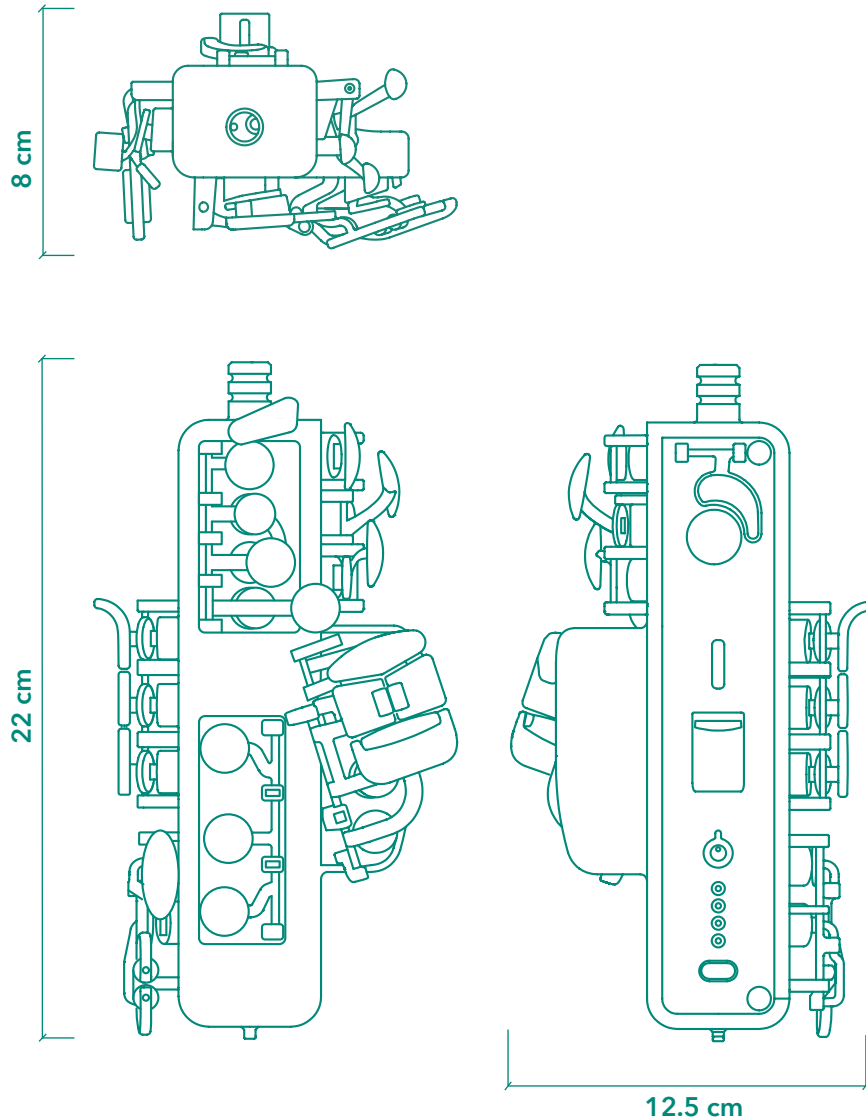

Dimensions

Specifications

Dimensions

8.66 x 4.96 x 3.34 in / 22 x 12.5 x 8 cm

Model

TS-01

Weight

7.4 oz / 225 g.