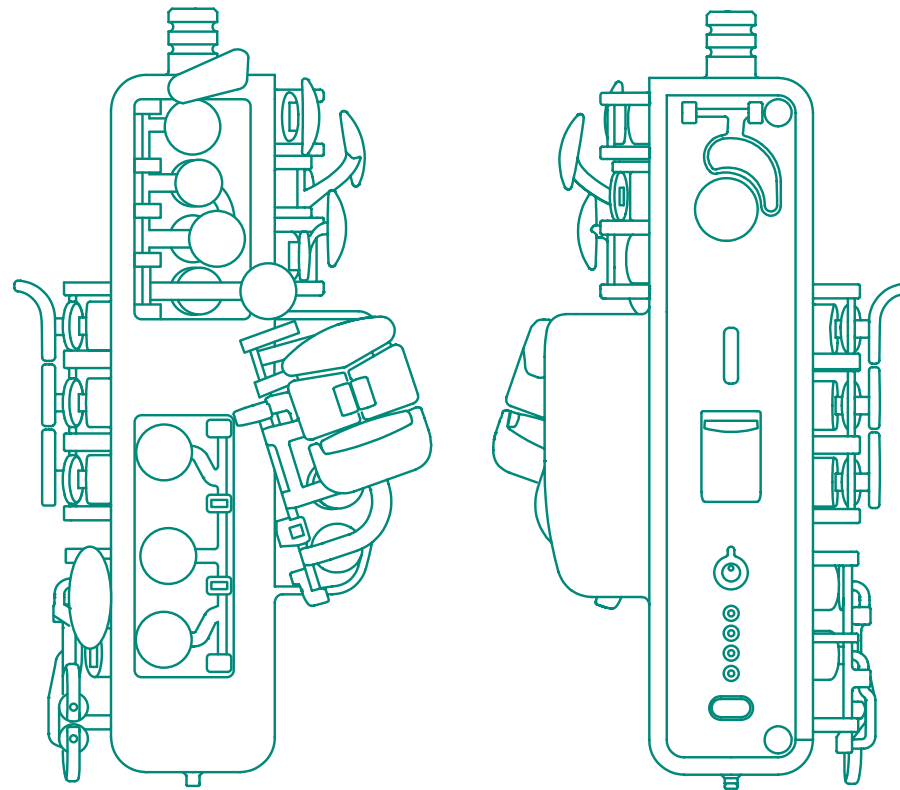

EXPRESSIVENESS

The High-resolution wind sensor achieves precise breath response for smooth, natural velocity/volume control.

Packing List

Once you open the Travel Sax packaging, make sure that it includes all of the items listed below.